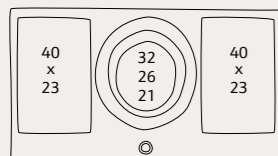

Induksjonstopper med Twist Pad Flex®

N90 | 90 CM
FLEX DESIGN, T69YYV4C0 ■■■
PLANO DESIGN, T69PYV4C0

Flex Induction

- Twist Pad Flex®
- Cook Connect, Smart Hood Automatic og Home Connect
- 2 Flex Induksjonssoner
- 1 stor utvidbar ringsone
- Power Boost
- Stekesensor med 11 temperaturer
- Power Transfer
- Intuitive Flex Zones
- Barnesikring

Veil. pris: **34 999 kr**